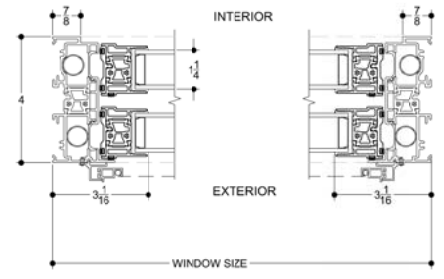

TYPICAL SECTION DETAILS - NOT TO BE SCALED OR USED FOR CONSTRUCTION PURPOSES

TEMPEST PDH WINDOW PROPOSED "FLOATING" SECTION DETAILS

<p>PANORAMA PANORAMA WINDOWS, LTD. 767 East 132nd Street Bronx, New York 10454</p>	Project Name and Address:	Drw. Title:	TE-002-SF-0003	
	Standard PDH Details	Drw. Panorama	Sheet:	
		Date: 7/17/2014		
		Scale: 1:16 ; 1:4		