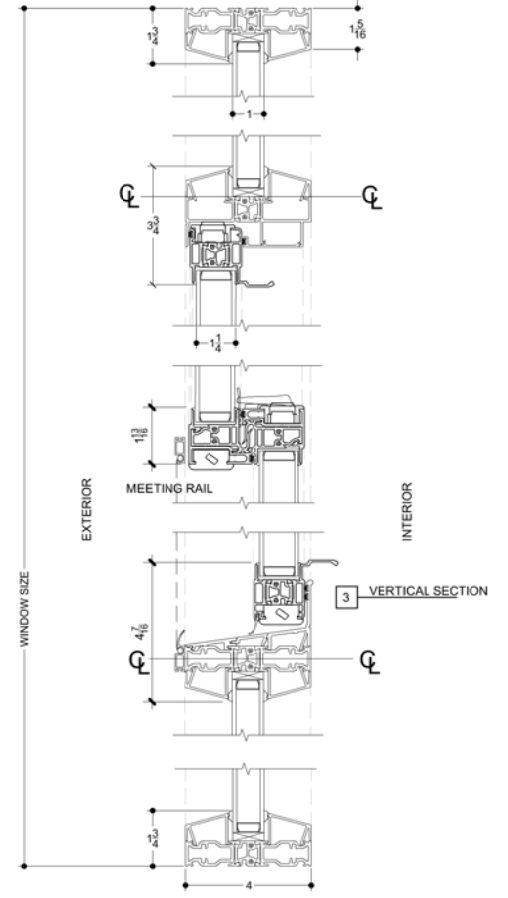

TYPICAL SECTION DETAILS - NOT TO BE SCALED OR USED FOR CONSTRUCTION PURPOSES

TEMPEST PDH WINDOW PROPOSED "FLOATING" SECTION DETAILS

<p>PANORAMA PANORAMA WINDOWS, LTD. 767 East 132nd Street Bronx, New York 10454</p>	Project Name and Address:	Drw. Title:	TE-002-SF-0003	
	Standard PDH Details	Drw. Panorama	Sheet:	
		Date: 7/17/2014		
		Scale: 1:16 ; 1:4		