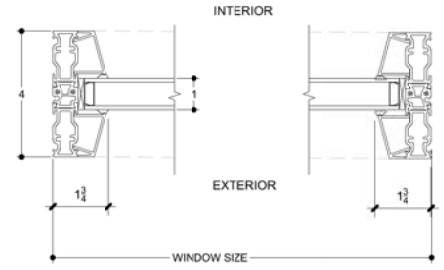

TYPICAL SECTION DETAILS - NOT TO BE SCALED OR USED FOR CONSTRUCTION PURPOSES

TEMPEST PDH WINDOW PROPOSED "FLOATING" SECTION DETAILS

<p>PANORAMA PANORAMA WINDOWS, LTD. 767 East 132nd Street Bronx, New York 10454</p>	Project Name and Address:	Drw. Title:	TE-002-SF-0003	
	Standard PDH Details	Drw. Panorama	Sheet:	
		Date: 7/17/2014		
		Scale: 1:16 ; 1:4		