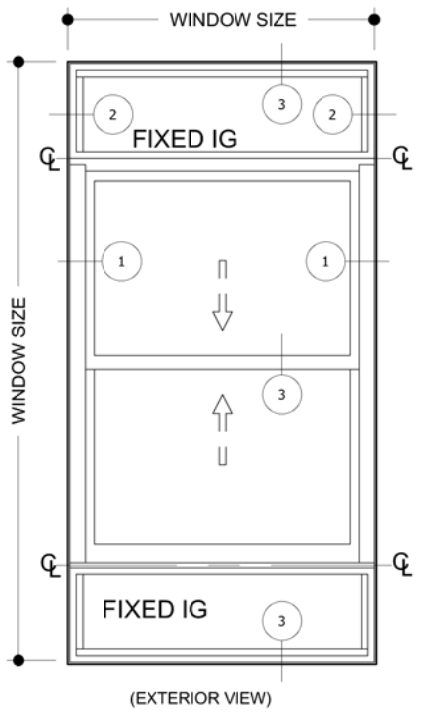

TYPICAL SECTION DETAILS - NOT TO BE SCALED OR USED FOR CONSTRUCTION PURPOSES

TEMPEST PDH WINDOW PROPOSED "FLOATING" SECTION DETAILS

<p>PANORAMA PANORAMA WINDOWS, LTD. 767 East 132nd Street Bronx, New York 10454</p>	Project Name and Address:	Drw. Title:	TE-002-SF-0003	
	Standard PDH Details	Drw. Panorama	Sheet:	
		Date: 7/17/2014		
		Scale: 1:16 ; 1:4		