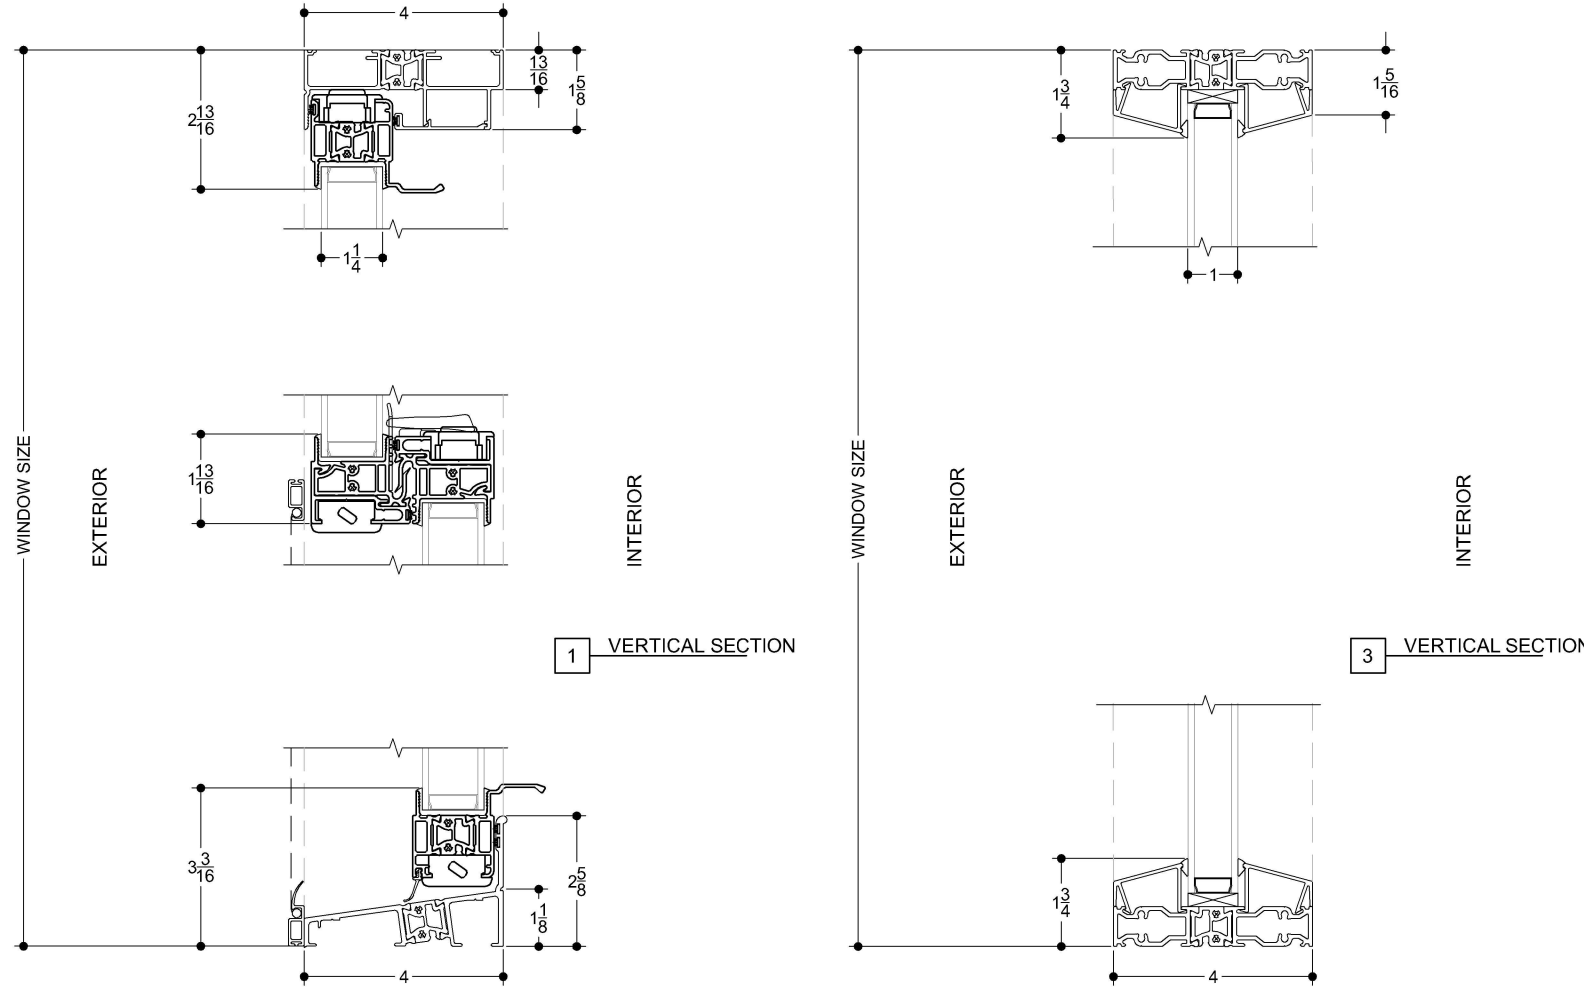

TYPICAL SECTION DETAILS - NOT TO BE SCALED OR USED FOR CONSTRUCTION PURPOSES

Floating+Details_Premium+DH (3).dwg

TEMPEST PDH WINDOW PROPOSED "FLOATING" SECTION DETAILS

Project Name and Address:		Drw. Title: TE-002-SF-0003	
Standard PDH Details		Drw. Panorama	Sheet:
		Date: 7/17/2014	
		Scale: 1:16 ; 1:4	