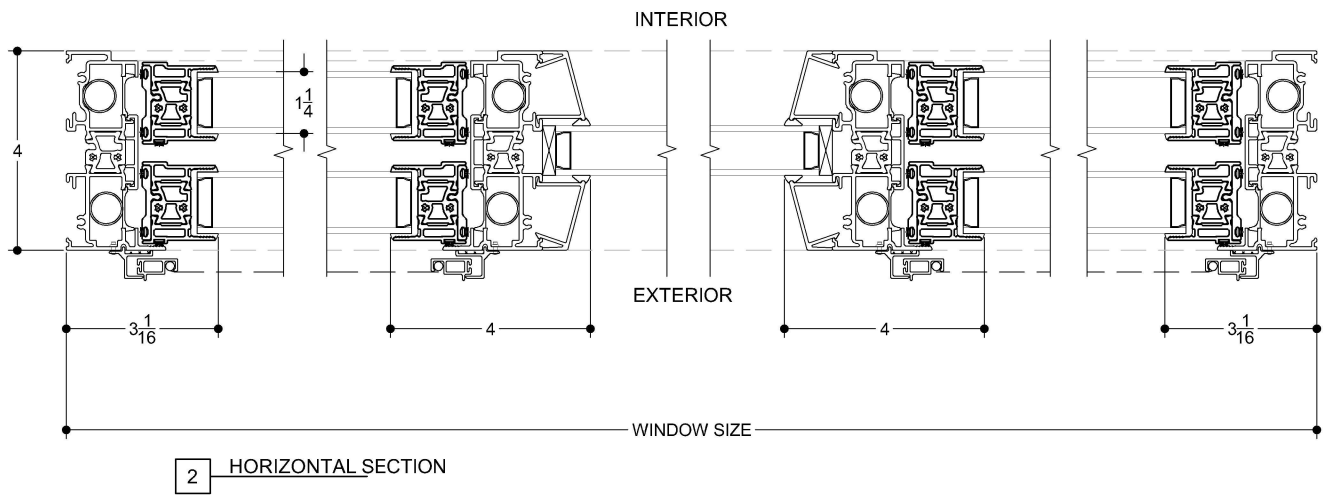

TYPICAL SECTION DETAILS - NOT TO BE SCALED OR USED FOR CONSTRUCTION PURPOSES

Floating+Details_Premium+DH (3).dwg

TEMPEST PDH WINDOW PROPOSED "FLOATING" SECTION DETAILS

Project Name and Address:		Drw. Title: TE-002-SF-0003	
Standard PDH Details		Drw. Panorama	Sheet:
		Date: 7/17/2014	
		Scale: 1:16 ; 1:4	