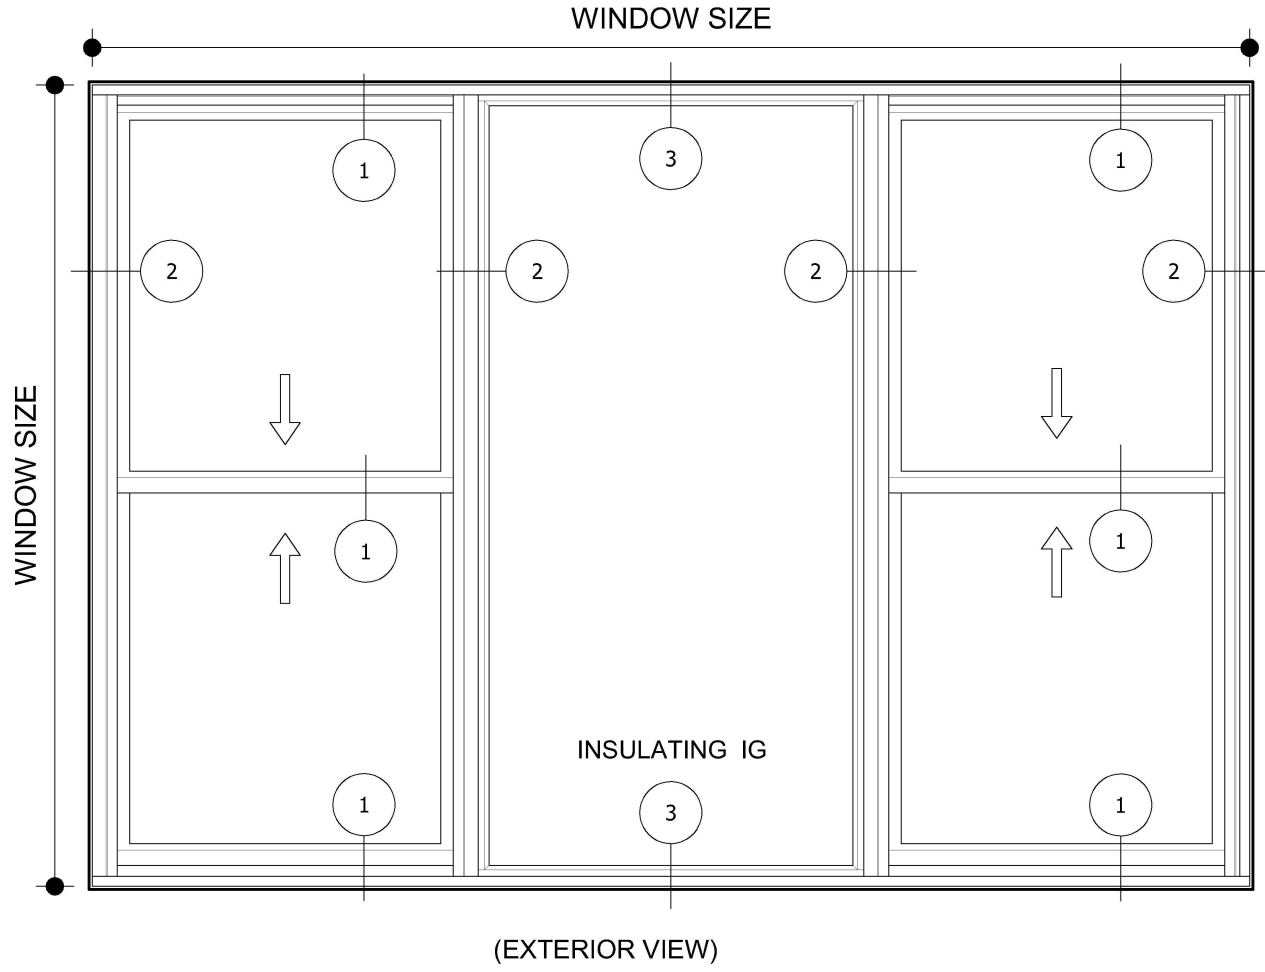

TYPICAL SECTION DETAILS - NOT TO BE SCALED OR USED FOR CONSTRUCTION PURPOSES

Floating+Details_Premium+DH (3).dwg

TEMPEST PDH WINDOW PROPOSED "FLOATING" SECTION DETAILS

Project Name and Address:		Drw. Title: TE-002-SF-0003	
Standard PDH Details		Drw. Panorama	Sheet:
		Date: 7/17/2014	
		Scale: 1:16 ; 1:4	